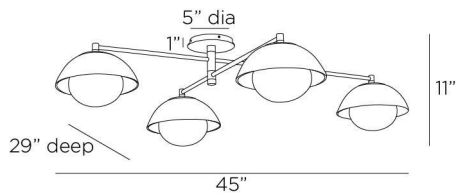

ARTERIO RS

GLAZE MULTIPOINT FLUSH MOUNT

Workshop/APD

GADFC03

Ivory Stained Crackle, Ceramic

A highly flexible solution for spaces of all kinds, the Glaze multipoint flushmount features two adjustable, pivoting arms with four frosted glass lights with stained ivory crackle ceramic shades. The design offers users the ability to customize the blackened steel fixture's layout to the space, casting light where it is needed. This flush mount is an excellent option for transitional spaces like foyers and hallways, also bringing drama to areas with lower ceilings. Finish will vary.

APPEARANCE

Materials	Ceramic, Steel, Glass
Finishes	Ivory Stained Crackle, Blackened Steel, Opal
Finish Will Vary	Yes
Top Coat/Sealant	Yes

DIMENSIONS

Overall	W: 45 in x D: 29 in x H: 11 in
Globe	Dia: 6.0 in
Shade	Dia: 9.0 in
Canopy	Dia: 5.0 in x H: 1 in

WIRING

Wire Rating	Damp
Cord	1 FT, Black/White, SVT
Socket	4, Type A - E26
Suggested Bulb Type	G16.5
Maximum Wattage	25.0
Voltage	110-120 V

CERTIFICATIONS & COMPLIANCY

Certifications	Mexico, United States, Canada
Compliance	RoHS, UL/ETL

SHIPPING

Product Weight	19.2 lbs
Gross Weight 1	20.0 lbs
Shipping Box 1	W: 24.0 in x D: 44.5 in x H: 28.0 in

CONTRACT

Contract Suitability	Contract Suitable As Is

REPLACEMENT PARTS

GADFC03CER
GADFC03GLS