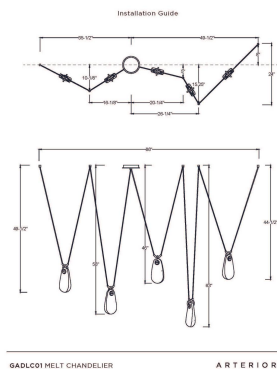

MELT CHANDELIER

Workshop/APD

GADLC01
Antique Brass Iron

The Melt chandelier is defined by a series of clear cast glass drops, which appear to be in the act of melting. Dripping gracefully from the ceiling with antique brass-plated iron, they convey a sense of motion that is amplified by the fixture's flexible structure. Multiple pieces can be combined for especially dramatic displays at varying heights. Dramatically decorative but also a highly functional option for spaces of all kinds. The position of the glass is fixed, the length of cord cannot be adjusted but the placement of the ceiling caps/mounts can be adjusted to

APPEARANCE

Materials	Iron, Cast Glass
Finishes	Antique Brass, Clear
Finish Will Vary	No
Top Coat/Sealant	Yes

DIMENSIONS

Overall	W: 86 in x D: 24 in x H: 63 in
Shade	W: 5 in x D: 1.75 in x H: 9.5 in
Canopy	Dia: 7.0 in x H: 1 in
Overall Hanging Height as Sold (in)	63 in - 11 in