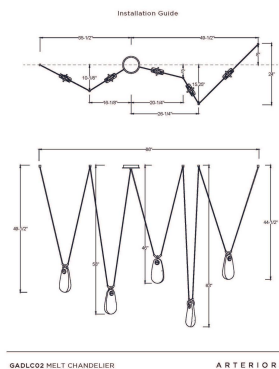

ARTERIO RS

MELT CHANDELIER

Workshop/APD

GADLC02
English Bronze Iron

Dripping gracefully from bronze-plated iron supports and black fabric cords, this fixture creates a striking sense of motion enhanced by their flexible structure. Multiple pieces can be arranged together at staggered heights for especially dramatic displays, making the design both decorative and highly functional across a range of interiors. While the cast glass elements are fixed in position and the cords are non-adjustable, the ceiling caps can be strategically placed to alter the fixture's overall width and height. Certified for damp locations and intended for

APPEARANCE

Materials	Cast Glass, Iron
Finishes	Smoke, English Bronze
Finish Will Vary	Yes
Top Coat/Sealant	Yes

DIMENSIONS

Overall	W: 86 in x D: 24 in x H: 63 in
Shade	W: 5 in x D: 1.75 in x H: 9.5 in
Canopy	Dia: 7.0 in x H: 1 in
Overall Hanging Height as Sold (in)	63 in - 11 in