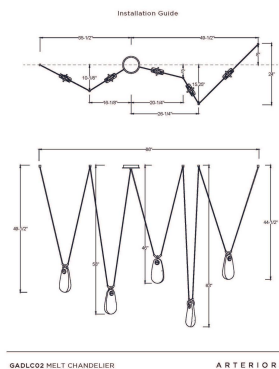

# ARTERIO RS

## MELT CHANDELIER

Workshop/APD

GADLC02  
English Bronze Iron

Dripping gracefully from bronze-plated iron supports and black fabric cords, this fixture creates a striking sense of motion enhanced by their flexible structure. Multiple pieces can be arranged together at staggered heights for especially dramatic displays, making the design both decorative and highly functional across a range of interiors. While the cast glass elements are fixed in position and the cords are non-adjustable, the ceiling caps can be strategically placed to alter the fixture's overall width and height. Certified for damp locations and intended for

### DIMENSIONS

Overall	W: 86 in x D: 24 in x H: 63 in
Shade	W: 5 in x D: 1.75 in x H: 9.5 in
Canopy	Dia: 7.0 in x H: 1 in
Overall Hanging Height as Sold (in)	11 in - 63 in