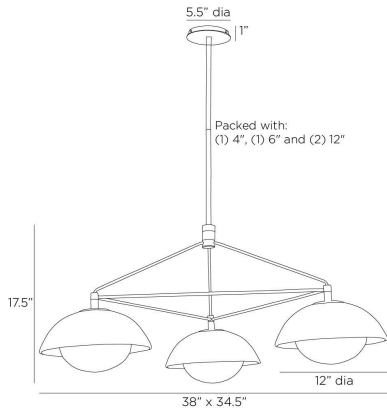

ARTERIO RS

GLAZE CHANDELIER

Workshop/APD

GADMC01

Ivory Stained Crackle, Ceramic

The latest addition to Workshop/APD's popular Glaze series. The three-light fixture features a trio of stained ivory crackle ceramic shades with frosted glass lights suspended from a triangular blackened steel armature. Finish will vary.

APPEARANCE

Materials	Ceramic, Steel, Glass
Finishes	Ivory Stained Crackle, Blackened Steel, Opal
Finish Will Vary	Yes
Top Coat/Sealant	Yes

DIMENSIONS

Overall	W: 38 in x D: 34.5 in x H: 52 in
Shade	Dia: 12.0 in
Canopy	Dia: 5.5 in x H: 1 in
Chandelier	W: 38 in x D: 34.5 in x H: 17.5 in
Overall Hanging Height as Sold (in)	22 in - 52 in

WIRING

Wire Rating	Damp
Cord	10 FT, Black, SVT
Socket	3, Type A - E26
Suggested Bulb Type	G16.5
Maximum Wattage	40.0
Voltage	110-120 V

CERTIFICATIONS & COMPLIANCY

Certifications	Middle East, European Union, United Kingdom, Australia, Mexico, United States, Canada
Compliance	RoHS, UL/ETL, CB

SHIPPING

Product Weight	23.4 lbs
Gross Weight 1	36.0 lbs
Shipping Box 1	W: 31.0 in x D: 35.0 in x H: 31.0 in

CONTRACT

Contract Suitability	Contract Suitable As Is
----------------------	-------------------------