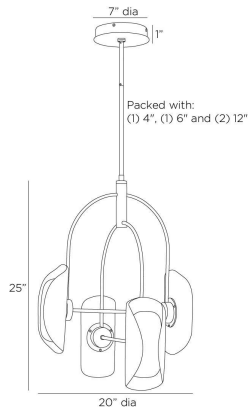

ARTERIO RS

ROLL CHANDELIER

Workshop/APD

GADSC01
Antique Brass, Steel

An extension of the popular Roll collection, this four-light fixture features soft frosted opal glass lights ensconced in softly shaped ivory resin shades and suspends from a curving, antique brass-plated iron frame.

APPEARANCE

Materials	Steel, Resin, Glass
Finishes	Antique Brass, Ivory, Opal
Finish Will Vary	No
Top Coat/Sealant	Yes

DIMENSIONS

Overall	Dia: 20.0 in x H: 27 in
Shade	W: 5 in x D: 3 in x H: 11.5 in
Canopy	Dia: 7.0 in x H: 1 in
Chandelier	Dia: 20.0 in x H: 25 in
Overall Hanging Height as Sold (in)	27 in - 60 in

WIRING

Wire Rating	Damp
Cord	10 FT, Black/White, SVT
Socket	4, Integrated LED
Maximum Wattage	21.0
Voltage	110-120 V
LED Color Temperature	2700K
LED Compatible Dimmer	TRIAC Dimmer
LED CRI	90+
LED Lifespan (Hours)	30,000
Spare Driver Included	No