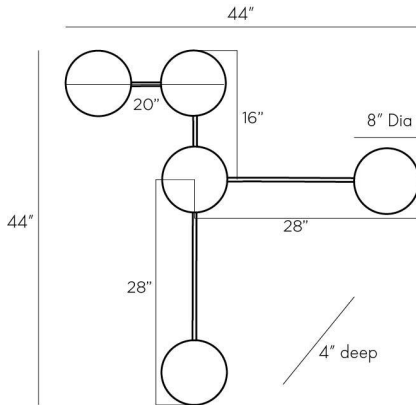

ARTERIO RS

GLAZE SCULPTURAL WALL SCONCE

Workshop/APD

GADWC03
Matte Black, Ceramic

Striking on its own but created to play well with others, the Glaze sculptural sconce can be rotated and combined to create endless, unique patterns and wall compositions. Incredible alone or in multiples, the sculptural sconce will transform entries and corridors and create a compelling focal point in hospitality and other commercial applications. Dramatic backlight effect behind the stunning matte black shades complimented by double frosted glass lights that cast a warm, flattering glow. Held by antique brass-plated steel. Certified for damp locations

APPEARANCE

Materials	Ceramic, Steel, Glass
Finishes	Matte Black, Antique Brass, Opal
Finish Will Vary	No
Top Coat/Sealant	Yes

DIMENSIONS

Overall	W: 44 in x D: 4 in x H: 44 in
Backplate	Dia: 5.0 in
Shade	Dia: 8.0 in
Wall Sconce Hanging Orientation	Horizontal and Vertical

WIRING

Wire Rating	Damp
Cord	1 FT, Black/White, SVT
Socket	5, G9 Ceramic
Suggested Bulb Type	G9
Maximum Wattage	25.0
Voltage	110-120 V

CERTIFICATIONS & COMPLIANCY

Certifications	European Union, United Kingdom, Mexico, United States, Canada
Compliance	RoHS, UL/ETL, CB

SHIPPING

Product Weight	14.0 lbs
Gross Weight 1	22.6 lbs
Shipping Box 1	W: 7.0 in x D: 36.0 in x H: 43.0 in

ADDITIONAL INFO

Features	ADA

CONTRACT

Contract Suitability	Contract Suitable As Is

REPLACEMENT PARTS

GADWC03CER