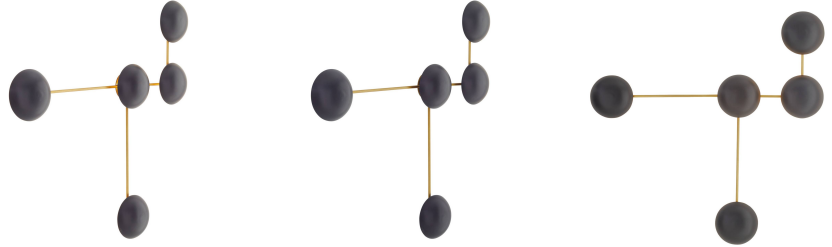

# ARTERIO RS

## GLAZE SCULPTURAL WALL SCONCE

Workshop/APD

GADWC03  
Matte Black, Ceramic

Striking on its own but created to play well with others, the Glaze sculptural sconce can be rotated and combined to create endless, unique patterns and wall compositions. Incredible alone or in multiples, the sculptural sconce will transform entries and corridors and create a compelling focal point in hospitality and other commercial applications. Dramatic backlight effect behind the stunning matte black shades complimented by double frosted glass lights that cast a warm, flattering glow. Held by antique brass-plated steel. Certified for damp locations

### APPEARANCE

Materials	Ceramic, Steel, Glass
Finishes	Matte Black, Antique Brass, Opal
Finish Will Vary	No
Top Coat/Sealant	Yes

### DIMENSIONS

Overall	W: 44 in x D: 4 in x H: 44 in
Backplate	Dia: 5.0 in
Shade	Dia: 8.0 in
Wall Sconce Hanging Orientation	Horizontal and Vertical