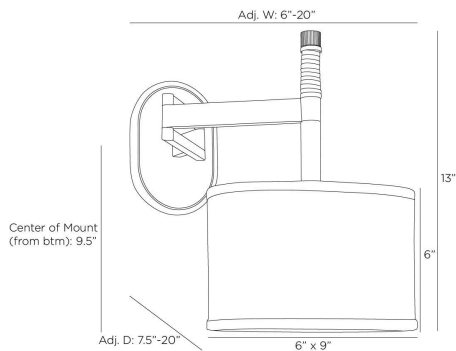

ARTERIOS

STITCH WALL SCONCE

Workshop/APD

GADWC05
Antique Brass, Steel

The Stitch sconce is a beautiful alternative to bedside lamps, the sconce features stitched cream leather detailing and a simple oval linen shade, a minimal hinged antique brass-plated iron armature, and inverted light source to cast a soft glow wherever it is needed.

APPEARANCE

Materials	Steel, Leather, Linen, Acrylic
Finishes	Antique Brass, Cream, White, White
Finish Will Vary	Yes
Top Coat/Sealant	Yes

DIMENSIONS

Overall	W: 6 in x D: 20 in x H: 13 in
Overall Adjustable	W: 6-20 in x D: 7.5-20 in
Backplate	W: 5 in x D: 1 in x H: 7 in
Shade	W: 6 in x D: 9 in x H: 6 in
Wall Sconce Hanging Orientation	Vertical Only
Center of Mount from Bottom	H: 9.5 in

WIRING

Wire Rating	Damp
Cord	0.5 FT, Black/White, SVT
Socket	1, Type A - E26
Suggested Bulb Type	G16.5
Maximum Wattage	60.0
Voltage	110-120 V

CERTIFICATIONS & COMPLIANCY

Certifications	Mexico, United States, Canada
Compliance	RoHS, UL/ETL

SHIPPING

Product Weight	5.0 lbs
Gross Weight 1	6.5 lbs
Shipping Box 1	W: 12.6 in x D: 16.5 in x H: 20.5 in

CONTRACT

Contract Suitability	Contract Suitable As Is
----------------------	-------------------------