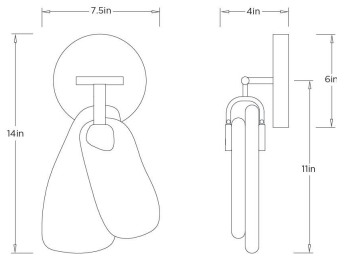

ARTERIOS

MELT WALL SCONCE

Workshop/APD

GADWC06 MELT SCONCE

ARTERIOS

GADWC06
Antique Brass, Iron

The Melt sconce features a pair of overlapping, cast glass drops held in place by an antique brass-plated iron plate. The layered, textured glass elements distribute and amplify the light, creating a lovely soft glow. Finish will vary.

APPEARANCE

Materials	Iron, Cast Glass
Finishes	Antique Brass, Clear
Finish Will Vary	Yes
Top Coat/Sealant	Yes

DIMENSIONS

Overall	W: 7.5 in x D: 4 in x H: 14 in
Backplate	D: 1 in x Dia: 6.0 in
Wall Sconce Hanging Orientation	Vertical Only
Center of Mount from Bottom	H: 11 in

CERTIFICATIONS & COMPLIANCY

Certifications	European Union, United Kingdom, Mexico, United States, Canada
Compliance	RoHS, UL/ETL, CB

SHIPPING

Product Weight	5.7 lbs
Gross Weight 1	7.0 lbs
Shipping Box 1	W: 7.6 in x D: 11.5 in x H: 17.5 in