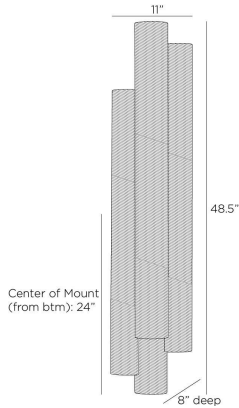

PUNCH OVERSIZED OUTDOOR WALL

Workshop/APD

GADWC07
 Marine Grade Aged Graphite, Steel

The Punch oversized outdoor sconce features a trio of perforated marine-grade aged graphite steel cylinders to illuminate and elevate exterior spaces. Each of the cylinders contains bi-directional lights, to cast an upward and downward glow. A protective coating helps withstand the elements.

APPEARANCE

Materials	Steel
Finishes	Marine Grade Aged Graphite
Finish Will Vary	No
Top Coat/Sealant	Yes

DIMENSIONS

Overall	W: 11 in x D: 8 in x H: 48.5 in
Backplate	W: 6.5 in x D: 0.5 in x H: 13.25 in
Shade	Dia: 4.5 in
Wall Sconce Hanging Orientation	Horizontal and Vertical
Center of Mount from Bottom	H: 24 in

WIRING

Wire Rating	Outdoor
Cord	0.5 FT, Black/White, SVT
Socket	2, Type A - E26
Suggested Bulb Type	LED ONLY
Maximum Wattage	8.0
Voltage	110-120 V

CERTIFICATIONS & COMPLIANCY

Certifications	Mexico, United States, Canada
Compliance	RoHS, UL/ETL

SHIPPING

Product Weight	20.6 lbs
Gross Weight 1	24.0 lbs
Shipping Box 1	W: 51.5 in x D: 11.02 in x H: 13.78 in

CONTRACT

Contract Suitability	Contract Suitable As Is
----------------------	-------------------------