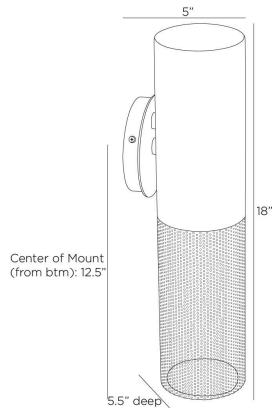

## PUNCH SMALL OUTDOOR WALL

Workshop/APD

GADWC08  
Marine Grade Aged Graphite, Steel

The Punch small outdoor sconce is a subtle, linear option for exterior spaces. A perfect pairing of solid and perforated aged graphite steel cylinders on a rounded mounting plate, Punch casts a diffuse downward glow. A protective coating helps withstand the elements.

### DIMENSIONS

Overall	W: 5 in x D: 5.5 in x H: 18 in
Backplate	D: 1 in x Dia: 5.0 in
Shade	Dia: 4.5 in
Wall Sconce Hanging Orientation	Horizontal and Vertical
Center of Mount from Bottom	H: 12.5 in

### SHIPPING

Product Weight	5.1 lbs
Gross Weight 1	6.5 lbs
Shipping Box 1	W: 14.0 in x D: 7.68 in x H: 13.58 in