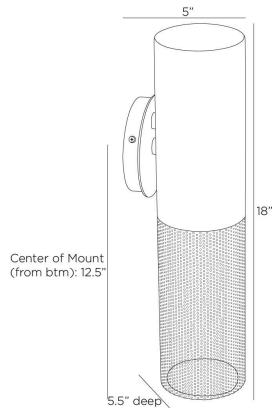

PUNCH SMALL OUTDOOR WALL

Workshop/APD

GADWC08
Marine Grade Aged Graphite, Steel

The Punch small outdoor sconce is a subtle, linear option for exterior spaces. A perfect pairing of solid and perforated aged graphite steel cylinders on a rounded mounting plate, Punch casts a diffuse downward glow. A protective coating helps withstand the elements.

APPEARANCE

Materials	Steel
Finishes	Marine Grade Aged Graphite
Finish Will Vary	No
Top Coat/Sealant	Yes

DIMENSIONS

Overall	W: 5 in x D: 5.5 in x H: 18 in
Backplate	D: 1 in x Dia: 5.0 in
Shade	Dia: 4.5 in
Wall Sconce Hanging Orientation	Horizontal and Vertical
Center of Mount from Bottom	H: 12.5 in

WIRING

Wire Rating	Outdoor
Cord	0.5 FT, Black/White, SVT
Socket	1, Type A - E26
Suggested Bulb Type	G16.5
Maximum Wattage	60.0
Voltage	110-120 V

CERTIFICATIONS & COMPLIANCY

Certifications	Mexico, United States, Canada
Compliance	RoHS, UL/ETL

SHIPPING

Product Weight	5.1 lbs
Gross Weight 1	6.5 lbs
Shipping Box 1	W: 14.0 in x D: 7.68 in x H: 13.58 in

CONTRACT

Contract Suitability	Contract Suitable As Is
----------------------	-------------------------