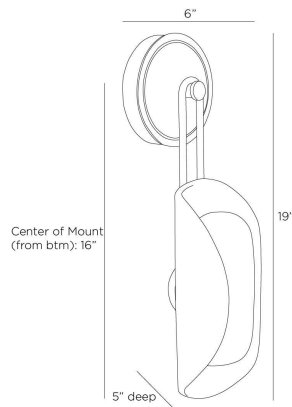

# ARTERIO RS

## ROLL WALL SCONCE

Workshop/APD

GADWC11  
Antique Brass, Steel

The Roll sconce is a study in soft curves, with a creamy ivory resin shade and frosted opal glass light, lightly suspended from an antique brass-plated iron plate.

### DIMENSIONS

Overall	W: 5 in x D: 5 in x H: 19 in
Backplate	D: 1 in x Dia: 6.0 in
Shade	W: 5 in x D: 2.5 in x H: 11.5 in
Wall Sconce Hanging Orientation	Vertical Only
Center of Mount from Bottom	H: 16 in

### REPLACEMENT PARTS

DS30W24