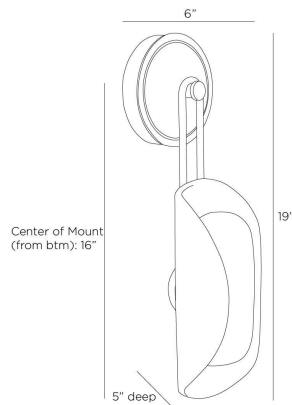

ARTERIO RS

ROLL WALL SCONCE

Workshop/APD

GADWC11
Antique Brass, Steel

The Roll sconce is a study in soft curves, with a creamy ivory resin shade and frosted opal glass light, lightly suspended from an antique brass-plated iron plate.

APPEARANCE

Materials	Steel, Resin, Glass
Finishes	Antique Brass, Ivory, Opal
Finish Will Vary	No
Top Coat/Sealant	Yes

DIMENSIONS

Overall	W: 5 in x D: 5 in x H: 19 in
Backplate	D: 1 in x Dia: 6.0 in
Shade	W: 5 in x D: 2.5 in x H: 11.5 in
Wall Sconce Hanging Orientation	Vertical Only
Center of Mount from Bottom	H: 16 in

WIRING

Wire Rating	Damp
Cord	1 FT, Black/White, SVT
Socket	1, Integrated LED
Maximum Wattage	6.0
Voltage	110-120 V
LED Color Temperature	2700K
LED Compatible Dimmer	TRIAC Dimmer
LED CRI	90+
LED Lifespan (Hours)	50,000
Spare Driver Included	False