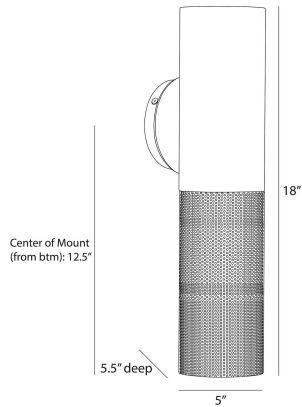

PUNCH SMALL OUTDOOR WALL

Workshop/APD

GADWC13
Marine Grade Matte Black, Steel

The Punch small outdoor sconce is a subtle, linear option for exterior spaces. A perfect pairing of solid and perforated marine grade matte black steel cylinders on a rounded mounting plate, Punch casts a diffuse downward glow. A protective coating helps withstand the elements.

APPEARANCE

Materials	Steel
Finishes	Marine Grade Matte Black
Finish Will Vary	No
Top Coat/Sealant	Yes

DIMENSIONS

Overall W: 5 in x D: 5.5 in x H: 18 in

WIRING

Wire Rating	Outdoor
Cord	0.5 FT, Black/White, SVT
Socket	1, Type B - E12
Suggested Bulb Type	G16.5
Maximum Wattage	60.0
Voltage	110-120 V