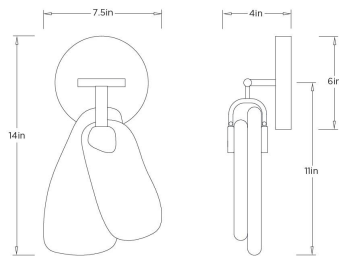

ARTERIOS

MELT WALL SCONCE

Workshop/APD

GADWC15 MELT SCONCE

ARTERIOS

GADWC15
English Bronze, Iron

The Melt sconce pairs two overlapping drops of textured smoke cast glass, their fluid forms secured against an English bronze-plated iron backplate. The layered composition scatters and diffuses light, creating depth, dimension, and a soft atmospheric glow. Certified for damp locations and intended for interior use. Finish will vary.

APPEARANCE

Materials	Iron, Cast Glass
Finishes	English Bronze, Smoke
Finish Will Vary	Yes
Top Coat/Sealant	Yes

DIMENSIONS

Overall	W: 7.5 in x D: 4 in x H: 14 in
Backplate	D: 1 in x Dia: 6 in
Wall Sconce Hanging Orientation	Vertical Only
Center of Mount from Bottom	H: 11 in

CERTIFICATIONS & COMPLIANCY

Compliance	RoHS
------------	------

SHIPPING

Product Weight	5.7 lbs
Gross Weight 1	7.0 lbs
Shipping Box 1	W: 7.6 in x D: 11.5 in x H: 17.5 in

ADDITIONAL INFO

Features	ADA
----------	-----