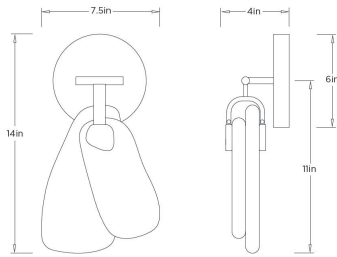

ARTERIOS

MELT SCNCE

Workshop/APD

GADWC15 MELT SCNCE

ARTERIOS