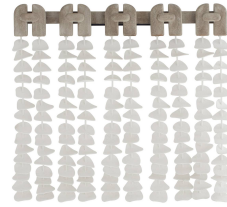

# ARTERIO RS

## MELT WALL DÉCOR

Workshop/APD

GAWPI01  
White Gesso, Iron

Echoing the design language of our Melt entry table, the Melt wall décor's decorative smoke wood armature supports a cascade of hand-formed petals in white gesso-plated iron, strung in a series of vertical rods. A study in material contrast and diverse movement, this compelling piece suits a wide range of spaces. Finish will vary.

### APPEARANCE

Materials	Iron, Wood
Finishes	White Gesso, Smoke
Finish Will Vary	Yes
Top Coat/Sealant	Yes

### DIMENSIONS

Overall	W: 35 in x D: 2 in x H: 31 in
---------	-------------------------------