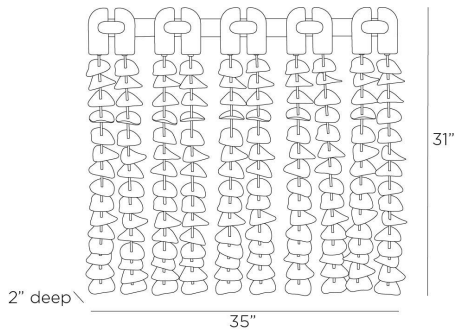

# ARTERIO RS

## MELT WALL DÉCOR

Workshop/APD

GAWPI01  
White Gesso, Iron

Echoing the design language of our Melt entry table, the Melt wall décor's decorative smoke wood armature supports a cascade of hand-formed petals in white gesso-plated iron, strung in a series of vertical rods. A study in material contrast and diverse movement, this compelling piece suits a wide range of spaces. Finish will vary.

### DIMENSIONS

Overall	W: 35 in x D: 2 in x H: 31 in
---------	-------------------------------