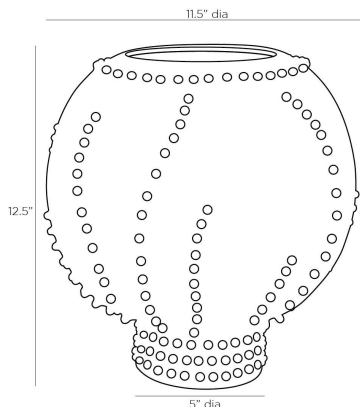

ARTERIO RS

SPITZY LARGE VASE

Celerie Kemble

GCAVC02
Ivory, Ceramic

A ceramic vase in an ivory finish, cascading in dotted tendrils for a unique design. Pair with its smaller version for an awe-inspiring look. Finish will vary.

APPEARANCE

Materials	Ceramic
Finishes	Ivory
Finish Will Vary	Yes
Top Coat/Sealant	No

DIMENSIONS

Overall	Dia: 11.5 in x H: 12.5 in
Foot Print	Dia: 5.0 in
Opening	Dia: 5.0 in

SHIPPING

Product Weight	7.5 lbs
Gross Weight 1	8.82 lbs
Shipping Box 1	W: 14.96 in x D: 14.17 in x H: 14.17 in