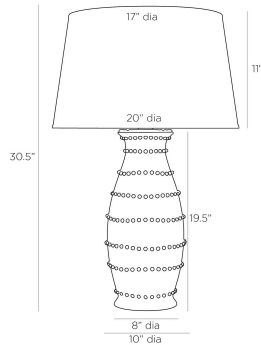

ARTERIOS

SPITZY TABLE LAMP

Celerie Kemble

GCPTC01-361
Celedon, Ceramic

This elegant celadon finished ceramic table lamp is accented with hand-applied soft beaded bumps. Topped with a matching ceramic finial and an off-white microfiber shade lined in matching off-white cotton for a subtle glow. Finish will vary.

APPEARANCE

Materials	Ceramic, Microfiber, Cotton, Steel
Finishes	Celedon, Off-White, Off-White, Brushed Brass
Finish Will Vary	Yes
Top Coat/Sealant	No

DIMENSIONS

Overall	Dia: 20.0 in x H: 30.5 in
Foot Print	Dia: 8.0 in
Body	Dia: 10.0 in x H: 19.5 in
Finial	Dia: 1 in x H: 1 in
Shade Top	Dia: 17.0 in
Shade Side	H: 11 in
Shade Bottom	Dia: 20.0 in
Harp Size	H: 9 in
Neck	Dia: 1.0 in x H: 1 in

WIRING

Wire Rating	Indoor Only
Cord	10 FT, Clear/Silver, SPT-2
Socket	1, Type A - E26
Suggested Bulb Type	A19
Switch	At Socket, 3-Way Rotary
Maximum Wattage	150.0
Voltage	110-120 V

CERTIFICATIONS & COMPLIANCY

Certifications	Middle East, European Union, United Kingdom, Australia, Mexico, United States, Canada
Compliance	RoHS, UL/ETL, CB

SHIPPING

Product Weight	11.0 lbs
Gross Weight 1	12.0 lbs
Gross Weight 2	3.3 lbs
Shipping Box 1	W: 12.0 in x D: 12.0 in x H: 26.5 in
Shipping Box 2	W: 22.0 in x D: 22.0 in x H: 13.0 in

CONTRACT

Contract Suitability	Contract Suitable As Is
Tilt Test Degrees	10 Degrees

REPLACEMENT PARTS

GCPTC01FIN