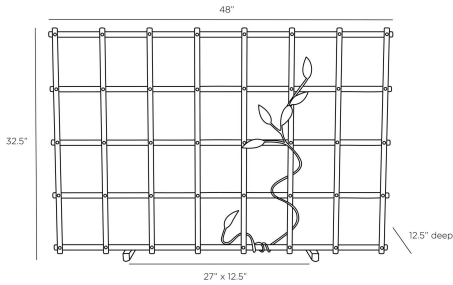

ARTERIO RS

RIVET FIRE SCREEN

Barry Dixon

GDAFI01
Natural Iron, Iron

Clean lines work well with sleek, modern interiors. Hand hammered natural iron, riveted antique brass details reference Arts & Crafts movement and allow placement in more traditional homes.

APPEARANCE

Materials	Iron, Iron
Finishes	Natural Iron, Antique Brass
Finish Will Vary	No
Top Coat/Sealant	No

DIMENSIONS

Overall	W: 48 in x D: 12.5 in x H: 32.5 in
Foot Print	W: 27 in x D: 12.5 in

SHIPPING

Shipping Requirements	Truck Ship
Product Weight	56.0 lbs
Gross Weight 1	65.7 lbs
Shipping Box 1	W: 36.0 in x D: 9.0 in x H: 53.0 in

CONTRACT

Contract Suitability	Contract Suitable As Is