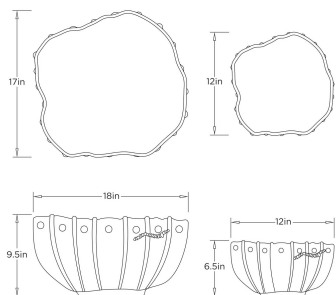

## NEUSHOORN CENTERPIECES, SET OF 2

Barry Dixon

GDATC01 NEUSHOORN CENTERPIECES, SET OF 2      A R T E R I O S

GDATC01  
Ebony, Resin

Inspired by the quiet strength and grounded presence of the rhinoceros, this set of sculptural bowls features a shield-like silhouette with softly contoured edges. Each bowl feels substantial in hand, while subtle curvature adds a sense of refinement and balance. Styled together or on their own, the bowls offer both functional depth and striking visual impact.

### DIMENSIONS

Overall Large	W: 18 in x D: 17 in x H: 9.5 in
Overall Small	W: 12 in x D: 12 in x H: 6.5 in
Foot Print Large	Dia: 8 in
Foot Print Small	Dia: 5.5 in

### SHIPPING

Product Weight	22.9 lbs
Gross Weight 1	27 lbs
Shipping Box 1	W: 22.5 in x D: 14 in x H: 22.5 in