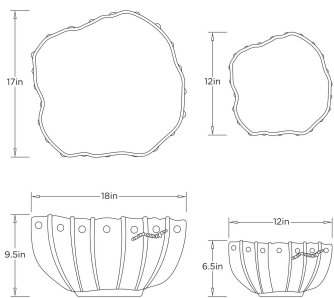

## NEUSHOORN CENTERPIECES, SET OF 2

Barry Dixon

GDATC01 NEUSHOORN CENTERPIECES, SET OF 2      A R T E R I O S

GDATC01  
Ebony, Resin

Inspired by the quiet strength and grounded presence of the rhinoceros, this set of sculptural bowls features a shield-like silhouette with softly contoured edges. Each bowl feels substantial in hand, while subtle curvature adds a sense of refinement and balance. Styled together or on their own, the bowls offer both functional depth and striking visual impact.

### DIMENSIONS

Overall Large	W: 18 in x D: 17 in x H: 9.5 in
Overall Small	W: 12 in x D: 12 in x H: 6.5 in
Foot Print Large	Dia: 8 in
Foot Print Small	Dia: 5.5 in

### SHIPPING

Product Weight	22.9 lbs
Gross Weight 1	27 lbs
Shipping Box 1	W: 22.5 in x D: 14 in x H: 22.5 in