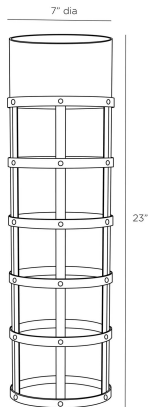

ARTERIO RS

RIVET VASE

Barry Dixon

GDAVI01
Blackened Iron, Iron

As a blackened iron basket fitted with a clear hammered glass cylinder, this ample vase is perfect for larger limbs and branches, or fill it with oranges, lemons, or green apples as a colorful sculpture.

APPEARANCE

Materials	Iron, Glass
Finishes	Blackened Iron, Clear
Finish Will Vary	Yes
Top Coat/Sealant	No

DIMENSIONS

Overall	Dia: 7.0 in x H: 23 in
Foot Print	Dia: 7.0 in
Opening	Dia: 6.0 in

SHIPPING

Product Weight	12.0 lbs
Gross Weight 1	21.0 lbs
Shipping Box 1	W: 26.5 in x D: 10.0 in x H: 20.0 in