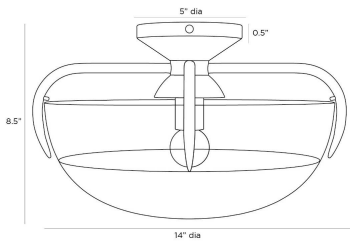

ARTERIO RS

CORONA FLUSH MOUNT

Barry Dixon

GDDFC01
Gold Ombre, Glass

Contemporary glam with organic sensibilities...this small antique brass flush mount casts a large shadow and light effect on the ceiling due to the gold ombre glass. Perfect for powder rooms and hallways, or use in an asymmetric cluster over tables and counters. Finish will vary.

APPEARANCE

Materials	Glass, Steel
Finishes	Gold Ombre, Antique Brass
Finish Will Vary	No
Top Coat/Sealant	No

DIMENSIONS

Overall	Dia: 14.0 in x H: 8.5 in
Canopy	Dia: 5.0 in x H: 0.5 in

WIRING

Wire Rating	Damp
Cord	0.5 FT, Black/White, SVT
Socket	1, Type A - E26
Suggested Bulb Type	G16.5
Maximum Wattage	60.0
Voltage	110-120 V

CERTIFICATIONS & COMPLIANCY

Certifications	Middle East, European Union, United Kingdom, Australia, Mexico, United States, Canada
Compliance	RoHS, UL/ETL, CB

SHIPPING

Product Weight	5.0 lbs
Gross Weight 1	8.0 lbs
Shipping Box 1	W: 15.36 in x D: 16.3 in x H: 16.3 in

CONTRACT

Contract Suitability	Contract Suitable As Is