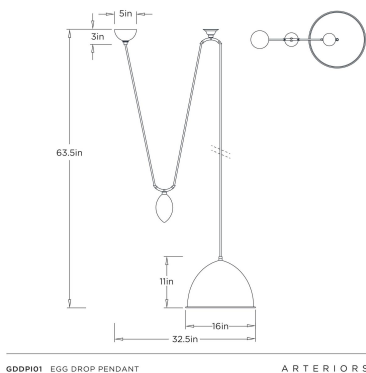

## EGG DROP PENDANT

Barry Dixon

GDDPI01  
Antique Brass, Brass

This playfully named high and low adjustable pendant is artfully weighted with a solid egg that allows you to hang the metal hooded light at any height. Finished in antique brass, the Egg Drop Pendant also works high or low in terms of formality. So incredibly versatile, Barry suggests using it over a counter or in pairs over a long table, left and right of a bed or sofa, and as a task light over a desk or work table to conserve surface space. Just a great light!

### DIMENSIONS

Overall	W: 32.5 in x D: 16 in x H: 64 in
Body	Dia: 16 in x H: 11 in
Canopy	Dia: 5 in x H: 3 in
Overall Hanging Height as Sold (in)	63.5 in