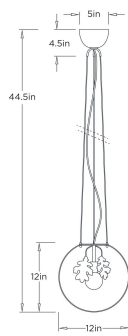

ARTERIO RS

CHENE PENDANT

Barry Dixon

GDDPI04 CHENE PENDANT

ARTERIO RS

GDDPI04

Bronze, Iron

This pendant reinterprets the Chene collection's signature leaf detailing within a luminous glass globe. Sculpted metal forms are suspended at the center, appearing to float effortlessly in space. Crafted from iron and finished in bronze, the design balances organic detail with airy transparency, casting a warm, sculptural glow.

APPEARANCE

Materials	Iron, Glass
Finishes	Bronze, Clear
Finish Will Vary	No
Top Coat/Sealant	No

DIMENSIONS

Overall	Dia: 12 in x H: 45 in
Body	Dia: 15 in
Globe	Dia: 12 in
Canopy	Dia: 5 in x H: 4.5 in
Overall Hanging Height as Sold (in)	44.5 in

WIRING

Wire Rating	Damp
Cord	10 FT, Clear/Silver, SVT
Socket	1, Type A - E26
Suggested Bulb Type	G25
Maximum Wattage	40
Voltage	110-120 V

SHIPPING

Product Weight	10 lbs
Gross Weight 1	21 lbs
Shipping Box 1	W: 22 in x D: 17 in x H: 17 in