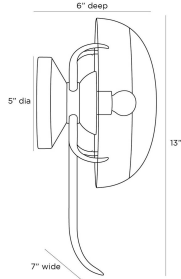

ARTERIO RS

CORONA WALL SCONCE

Barry Dixon

GDDWC01
Gold Ombre, Glass

Like its ceiling mounted counterpart, this glamorous sconce is sparkling jewelry for the wall! Contemporary glam with organic sensibilities... this antique brass wall sconce casts a shadow and light effect on the wall due to the gold ombre glass. Finish will vary.

APPEARANCE

Materials	Glass, Steel
Finishes	Gold Ombre, Antique Brass
Finish Will Vary	No
Top Coat/Sealant	No

DIMENSIONS

Overall	W: 7 in x D: 6 in x H: 13 in
Backplate	D: 1.5 in x Dia: 5.0 in
Wall Sconce Hanging Orientation	Horizontal and Vertical

WIRING

Wire Rating	Damp
Cord	0.5 FT, Black/White, SVT
Socket	1, Type B - E12
Suggested Bulb Type	G16.5
Maximum Wattage	40.0
Voltage	110-120 V

CERTIFICATIONS & COMPLIANCY

Certifications	Middle East, European Union, United Kingdom, Australia, Mexico, United States, Canada
Compliance	RoHS, UL/ETL, CB

SHIPPING

Product Weight	2.0 lbs
Gross Weight 1	5.0 lbs
Shipping Box 1	W: 16.54 in x D: 10.43 in x H: 11.61 in

CONTRACT

Contract Suitability	Contract Suitable As Is
----------------------	-------------------------