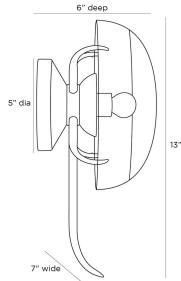

ARTERIO RS

CORONA WALL SCONCE

Barry Dixon

GDDWC01
Gold Ombre, Glass

Like its ceiling mounted counterpart, this glamorous sconce is sparkling jewelry for the wall! Contemporary glam with organic sensibilities... this antique brass wall sconce casts a shadow and light effect on the wall due to the gold ombre glass. Finish will vary.

APPEARANCE

Materials	Glass, Steel
Finishes	Gold Ombre, Antique Brass
Finish Will Vary	No
Top Coat/Sealant	No

DIMENSIONS

Overall	W: 7 in x D: 6 in x H: 13 in
Backplate	D: 1.5 in x Dia: 5.0 in
Wall Sconce Hanging Orientation	Horizontal and Vertical

WIRING

Wire Rating	Damp
Cord	0.5 FT, Black/White, SVT
Socket	1, Type B - E12
Suggested Bulb Type	G16.5
Maximum Wattage	40.0
Voltage	110-120 V

CERTIFICATIONS & COMPLIANCY

Certifications	Middle East, European Union, United Kingdom, Australia, Mexico, United States, Canada
Compliance	RoHS, UL/ETL, CB

SHIPPING

Product Weight	2.0 lbs
Gross Weight 1	5.0 lbs
Shipping Box 1	W: 16.54 in x D: 10.43 in x H: 11.61 in

CONTRACT

Contract Suitability	Contract Suitable As Is