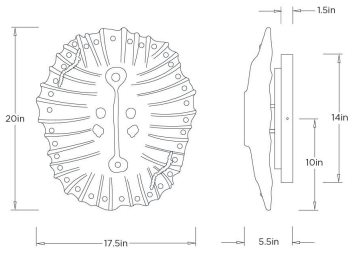

ARTERIOS

NEUSHOORN WALL SCONCE

Barry Dixon

GDDWC02 NEUSHOORN WALL SCONCE

ARTERIOS

GDDWC02

Ebony, Matte Resin

Inspired by the rhinoceros, this sculptural sconce features a shield-like silhouette that feels both protective and architectural. Clean lines and softly curved edges give the form a grounded presence, while the layered construction creates depth and visual interest on the wall. When illuminated, light washes gently around the shield shape, highlighting its bold profile without overpowering the space. Striking yet restrained, this sconce balances strength and refinement, making it a distinctive statement in both modern and transitional interiors.

APPEARANCE

Materials	Matte Resin, Iron
Finishes	Ebony, English Bronze
Finish Will Vary	Yes
Top Coat/Sealant	No

DIMENSIONS

Overall	W: 17.5 in x D: 5.5 in x H: 20 in
Backplate	W: 14 in x D: 1.5 in x Dia: 14 in
Wall Sconce Hanging Orientation	Vertical Only
Center of Mount from Bottom	H: 10 in
Mount	Dia: 14 in

SHIPPING

Product Weight	13.2 lbs
Gross Weight 1	16.5 lbs
Shipping Box 1	W: 24.5 in x D: 8.5 in x H: 21 in

ADDITIONAL INFO

Features	Assembly Required
----------	-------------------

CONTRACT

Contract Suitability	Contract Suitable As Is
----------------------	-------------------------