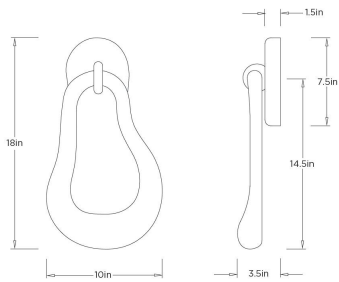

ARTERIOS

ELSA WALL SCONCE, RIGHT

Barry Dixon

GDDWC05 ELSA WALL SCONCE, RIGHT

ARTERIOS

GDDWC05
White, Onyx

Designed as radiant wall jewelry, this light is offered in left and right versions meant to be paired as a mirror set. Crafted from natural onyx framed by an organically shaped gold-leafed aluminum mount, each piece highlights the stone's unique variation. The slender, narrow profile enhances its elegance while remaining ADA compliant. Glowing with warmth and character, it brings a sense of decadence and refined beauty to any space.

APPEARANCE

Materials	Onyx, Aluminum, Iron
Finishes	White, Antiqued Gold Leaf, Antique Brass
Finish Will Vary	Yes
Top Coat/Sealant	No

DIMENSIONS

Overall	W: 10 in x D: 3.5 in x H: 18 in
Backplate	W: 5.5 in x D: 1.5 in x H: 7.5 in
Wall Sconce Hanging Orientation	Vertical Only
Center of Mount from Bottom	H: 14.5 in
Mount	W: 4.5 in x H: 5 in

SHIPPING

Product Weight	7.5 lbs
Gross Weight 1	9.5 lbs
Shipping Box 1	W: 14 in x D: 22 in x H: 8 in

ADDITIONAL INFO

Features	Assembly Required
----------	-------------------

CONTRACT

Contract Suitability	Contract Suitable As Is
----------------------	-------------------------