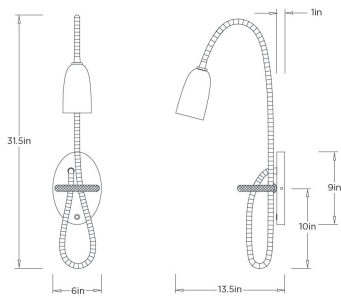

ARTERIOS

WRANGLE WALL SCONCE

Barry Dixon

GDDWC06 WRANGLE WALL SCONCE

ARTERIOS

GDDWC06

English Bronze, Iron

This wall sconce features a fully adjustable arm that moves in every direction and holds its shape, allowing for a range of functional and sculptural configurations. The adjustability of this sconce makes it well suited for bedside use. Made from bronze iron with a leather accent at the ring that supports the arm, it combines structure with subtle detail. The bronze finish functions as a neutral, adding warmth without overpowering a space.

APPEARANCE

Materials	Iron, Leather
Finishes	English Bronze, Canteen
Finish Will Vary	Yes
Top Coat/Sealant	No

DIMENSIONS

Overall	W: 6 in x D: 13.5 in x H: 31.5 in
Backplate	W: 6 in x D: 1 in x H: 9 in
Wall Sconce Hanging Orientation	Vertical Only
Center of Mount from Bottom	H: 10 in
Mount	W: 5.5 in x H: 8.5 in

WIRING

Wire Rating	Damp
Cord	1 FT, Black/White, SVT
Socket	1, Type B - E12
Suggested Bulb Type	B8
Maximum Wattage	40
Voltage	110-120 V

CERTIFICATIONS & COMPLIANCY

Certifications	Mexico, United States, Canada
Compliance	UL/ETL

SHIPPING

Product Weight	8.4 lbs
Gross Weight 1	9.7 lbs
Shipping Box 1	W: 14 in x D: 34 in x H: 9 in

CONTRACT

Contract Suitability	Contract Suitable As Is
----------------------	-------------------------