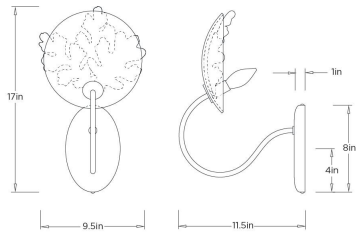

ARTERIOS

CHENE WALL SCONCE

Barry Dixon

GDDWI01 CHENE WALL SCONCE

ARTERIOS

GDDWI01
Bronze, Iron

This sculptural sconce features a central glass globe, with delicately crafted metal florals positioned behind it, adjustable to create personalized depth and dimension. Made from iron with a bronze finish, its design balances sculptural presence with refined detail. Soft illumination from the globe highlights the surrounding metalwork, adding visual interest and subtle drama. Timeless and versatile, this sconce brings understated elegance and artistry to any wall.

APPEARANCE

Materials	Iron, Glass, Iron
Finishes	Bronze, Clear, Antique Brass
Finish Will Vary	No
Top Coat/Sealant	No

DIMENSIONS

Overall	W: 9.5 in x D: 11.5 in x H: 17 in
Backplate	W: 5 in x D: 1 in x H: 8 in
Wall Sconce Hanging Orientation	Vertical Only
Center of Mount from Bottom	H: 4 in
Mount	W: 5 in x H: 8 in

WIRING

Wire Rating	Damp
Cord	1.5 FT, Beige Cloth Cord, SVT
Socket	1, Type A - E26
Suggested Bulb Type	ST15
Maximum Wattage	40
Voltage	110-120 V

SHIPPING

Product Weight	4 lbs
Gross Weight 1	9 lbs
Shipping Box 1	W: 13 in x D: 14 in x H: 14 in