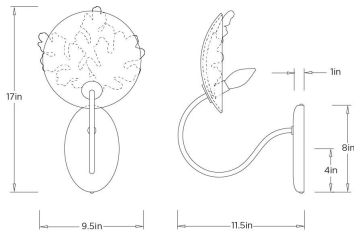

ARTERIOS

CHENE WALL SCONCE

Barry Dixon

GDDWI01 CHENE WALL SCONCE

ARTERIOS

GDDWI01
Bronze, Iron

This sculptural sconce features a central glass globe, with delicately crafted metal florals positioned behind it, adjustable to create personalized depth and dimension. Made from iron with a bronze finish, its design balances sculptural presence with refined detail. Soft illumination from the globe highlights the surrounding metalwork, adding visual interest and subtle drama. Timeless and versatile, this sconce brings understated elegance and artistry to any wall.

APPEARANCE

Materials	Iron, Glass, Iron
Finishes	Bronze, Clear, Antique Brass
Finish Will Vary	No
Top Coat/Sealant	No

DIMENSIONS

Overall	W: 9.5 in x D: 11.5 in x H: 17 in
Backplate	W: 5 in x D: 1 in x H: 8 in
Wall Sconce Hanging Orientation	Vertical Only
Center of Mount from Bottom	H: 4 in
Mount	W: 5 in x H: 8 in

WIRING

Wire Rating	Damp
Cord	1.5 FT, Beige Cloth Cord, SVT
Socket	1, Type A - E26
Suggested Bulb Type	ST15
Maximum Wattage	40
Voltage	110-120 V

CERTIFICATIONS & COMPLIANCY

Certifications	Middle East, European Union, United Kingdom, Mexico, United States, Canada
Compliance	UL/ETL, CB

SHIPPING

Product Weight	4 lbs
Gross Weight 1	9 lbs
Shipping Box 1	W: 13 in x D: 14 in x H: 14 in

CONTRACT

Contract Suitability	Contract Suitable As Is
----------------------	-------------------------

REPLACEMENT PARTS