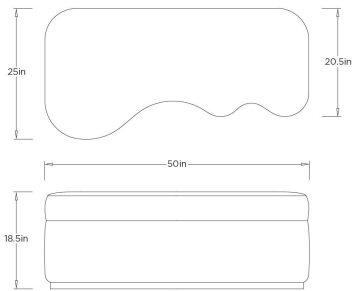

ARTERIOS

SHOAL BENCH, RIGHT

Barry Dixon

GDFHU01 SHOAL BENCH, RIGHT

ARTERIOS

GDFHU01
Sand, Bouclé

Inspired by the gentle curves of a shoal submerged in water, this sculptural bench brings organic flow and quiet sophistication to any space. Its softly contoured form is upholstered in plush bouclé fabric, offering rich texture and an inviting, tactile feel. Designed to function beautifully alone or with its opposite-facing piece, it works effortlessly at the foot of a bed, in an entryway, or as a statement accent in a living area—balancing comfort, artistry, and modern elegance.

APPEARANCE

Materials	Bouclé, Maple Veneer
Finishes	Sand, Dark Walnut
Finish Will Vary	No
Top Coat/Sealant	No

DIMENSIONS

Overall	W: 50 in x D: 25 in x H: 18.5 in
Foot Print	W: 50 in x D: 25 in
Seat Cushion Thickness	H: 5.5 in