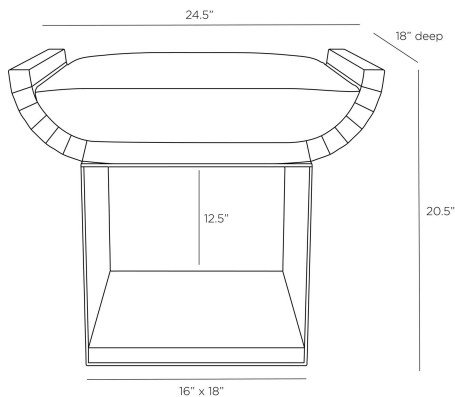

ARTERIOS

BOOKSTACK STOOL

Barry Dixon

GDFOI01
Natural, Linen

Stack large art or coffee table books horizontally in the well of the whitewashed wood and gunmetal iron stool. Fitted with a natural linen cushion to use as a seat around cocktail tables, fireside, or near bookcases as a step to reach higher shelves. Finish will vary.

APPEARANCE

Materials	Linen, Iron, Wood
Finishes	Natural, Gunmetal, Whitewashed
Finish Will Vary	Yes
Top Coat/Sealant	No

DIMENSIONS

Overall	W: 24.5 in x D: 18 in x H: 20.5 in
Foot Print	W: 16 in x D: 18 in
Seat	W: 21 in x D: 18 in x H: 20.5 in
Diagonal Dimensions	W: 27.5 in

SHIPPING

Shipping Requirements	Truck Ship
Product Weight	97.0 lbs
Gross Weight 1	114.0 lbs
Shipping Box 1	W: 23.5 in x D: 21.0 in x H: 27.0 in

ADDITIONAL INFO

Features	Sustainable
Fabric Certification	TB117-2013
Fabric Composition	100% Linen
Fabric Cleaning Code	S - dry clean only
Fabric Wear Abrasion	5,000
Reupholstery Requirements	1 Yard

CONTRACT

Contract Suitability	Contract Suitable With Conditions
Contract Conditions	For an additional fee, a clear, protective coating can be added
Contract Textile Suitability	Not Contract Suitable

SWATCHES

L02SW 4x4 Swatch: Natural Linen