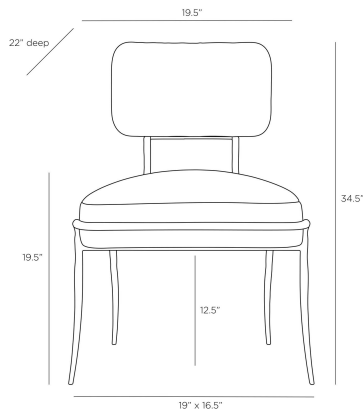

ARTERIOS

MOSQUITO CHAIR

Barry Dixon

GDFRI01
Natural, Linen

Sleek, stylish and effortlessly elegant, this classic natural linen chair with blackened iron legs works with any aesthetic. Use en masse around a traditional dining table, or pull a pair up to a banquette seating area. Use as a hall or desk chair, flank a console or fireplace with a pair. Works well in formal or informal rooms.

APPEARANCE

Materials	Linen, Iron
Finishes	Natural, Blackened
Finish Will Vary	Yes
Top Coat/Sealant	No

DIMENSIONS

Overall	W: 19.5 in x D: 22 in x H: 32.5 in
Foot Print	W: 19 in x D: 16.5 in
Leg	Dia: 0.5 in x H: 16 in
Seat Back	H: 16 in
Seat	W: 19 in x D: 18 in x H: 18 in
Diagonal Dimensions	W: 39.5 in

SHIPPING

Shipping Requirements	Truck Ship
Product Weight	30.0 lbs
Gross Weight 1	66.0 lbs
Shipping Box 1	W: 26.0 in x D: 26.0 in x H: 44.0 in

ADDITIONAL INFO

Fabric Certification	NFPA-260, TB117-2013
Fabric Composition	100% Linen
Fabric Cleaning Code	S - dry clean only
Fabric Wear Abrasion	5,000
Reupholstery Requirements	1.5 Yards

CONTRACT

Contract Suitability	Contract Suitable With Conditions
Contract Conditions	For an additional fee, a clear, protective coating can be added
Contract Textile Suitability	Not Contract Suitable

SWATCHES

L02SW 4x4 Swatch: Natural Linen