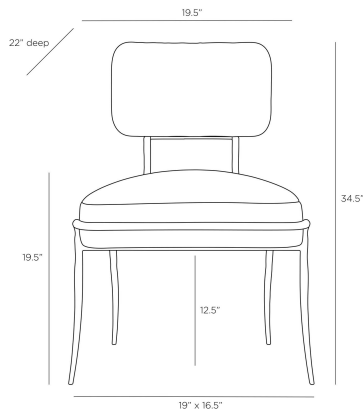

APPEARANCE

Materials	Linen, Iron
Finishes	Natural, Blackened
Finish Will Vary	Yes
Top Coat/Sealant	No

DIMENSIONS

Overall	W: 19.5 in x D: 22 in x H: 32.5 in
Foot Print	W: 19 in x D: 16.5 in
Leg	Dia: 0.5 in x H: 16 in
Seat Back	H: 16 in
Seat	W: 19 in x D: 18 in x H: 18 in
Diagonal Dimensions	W: 39.5 in