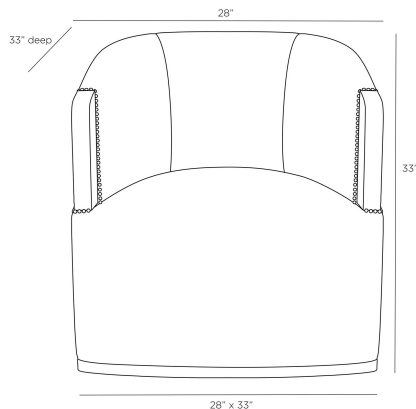

ARTERIOS

REVEAL SWIVEL LOUNGE CHAIR BONE

Barry Dixon

GDFRU01
Bone, Linen

We love the exposed cerused oak at the end of this chic swivel chair's arm, the first area to show wear on the upholstered bone linen chair. Clean lined comfort with added antique brass nail head details work in any room in the house.

APPEARANCE

Materials	Linen, Wood, Nailheads
Finishes	Bone, Cerused Oak, Antique Brass
Finish Will Vary	Yes
Top Coat/Sealant	No

DIMENSIONS

Overall	W: 28 in x D: 33 in x H: 33 in
Foot Print	W: 28 in x D: 33 in
Arm	W: 1.5 in x D: 15 in x H: 25.5 in
Seat Back	H: 16.5 in
Seat	W: 20.5 in x D: 21 in x H: 18.5 in
Diagonal Dimensions	W: 47 in

SHIPPING

Shipping Requirements	Special Handling Required
Product Weight	61.0 lbs
Gross Weight 1	71.0 lbs
Shipping Box 1	W: 30 in x D: 34 in x H: 34 in

ADDITIONAL INFO

Features	Sustainable
Fabric Certification	NFPA-260, TB117-2013
Fabric Composition	100% Belgian Linen
Fabric Cleaning Code	S - dry clean only
Fabric Wear Abrasion	25,000
Reupholstery Requirements	5 Yards
Base/Foot Type	360 Swivel Mechanism

CONTRACT

Contract Suitability	Contract Suitable With Conditions
Contract Conditions	For an additional fee, a clear, protective coating can be added
Contract Textile Suitability	Low Traffic/Private Spaces

SWATCHES

L17SW 4x4 Swatch: Bone Linen