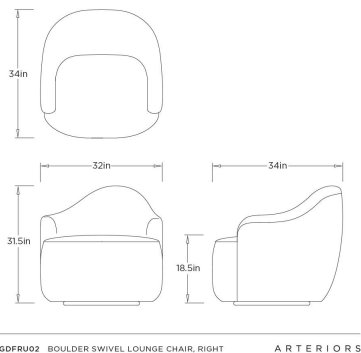

BOULDER SWIVEL LOUNGE CHAIR,

Barry Dixon

GDFRU02
Sand, Bouclé

Upholstered in soft bouclé, the Boulder Lounge Chair's enveloping curves invite comfort, while the 360-degree swivel adds effortless functionality. Drawing inspiration from the rounded strength of natural boulder forms, this sculptural swivel chair offers a grounded yet refined presence. Pair it with an opposite-facing chair and coordinating ottoman to create a balanced, conversational arrangement with sculptural impact.

APPEARANCE

Materials	Bouclé, Iron
Finishes	Sand, Bronze
Finish Will Vary	No
Top Coat/Sealant	No

DIMENSIONS

Overall	W: 32 in x D: 34 in x H: 31.5 in
Arm	W: 4.5 in x D: 14 in x H: 25 in
Seat Back	W: 20 in x D: 12 in x H: 14 in
Seat	W: 23.5 in x D: 22 in x H: 18.5 in