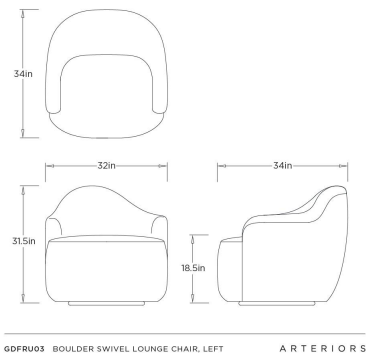

BOULDER SWIVEL LOUNGE CHAIR,

Barry Dixon

GDFRU03
Sand, Bouclé

Upholstered in soft bouclé, the Boulder Lounge Chair's enveloping curves invite comfort, while the 360-degree swivel adds effortless functionality. Drawing inspiration from the rounded strength of natural boulder forms, this sculptural swivel chair offers a grounded yet refined presence. Pair it with an opposite-facing chair and coordinating ottoman to create a balanced, conversational arrangement with sculptural impact.

APPEARANCE

Materials	Bouclé, Iron
Finishes	Sand, Bronze
Finish Will Vary	No
Top Coat/Sealant	No

DIMENSIONS

Overall	W: 32 in x D: 34 in x H: 31.5 in
Arm	W: 4.5 in x D: 14 in x H: 25 in
Seat Back	W: 20 in x D: 12 in x H: 14 in
Seat	W: 23.5 in x D: 22 in x H: 18.5 in