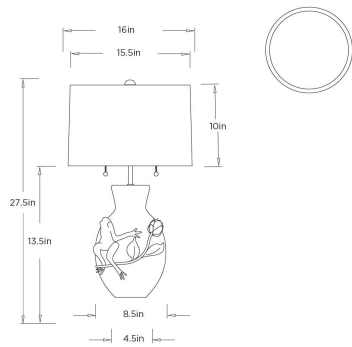

ARTERIOS

GRENOUILLE TABLE LAMP

Barry Dixon

GDPTC01-SH027 GRENOUILLE TABLE LAMP

ARTERIOS

GDPTC01-SH027
Dark Moss, Ceramic

Inspired by a cherished family heirloom, this table lamp features a raised frog silhouette on a ceramic base. Its design celebrates the interplay of light and shadow, perfect for noticing the frog's subtle details as it emerges in a dimly lit room. The lamp balances organic charm with modern sensibilities, making it a thoughtful accent for both contemporary and eclectic spaces.

APPEARANCE

Materials	Ceramic, Iron, Linen, Cotton
Finishes	Dark Moss, Antique Brass, Off-White, Off-White
Harp Finish	Antique Brass
Finish Will Vary	Yes
Top Coat/Sealant	No

DIMENSIONS

Overall	Dia: 16 in x H: 27.5 in
Foot Print	Dia: 4.5 in
Body	Dia: 8.5 in x H: 13.5 in
Finial	Dia: 1.5 in x H: 1.5 in
Shade Top	Dia: 15 in
Shade Side	H: 10 in
Shade Bottom	Dia: 16 in
Neck	Dia: 1 in x H: 6 in

WIRING

Wire Rating	Indoor Only
Cord	8 FT, Clear/Silver, SPT-2
Socket	2, Type A - E26
Suggested Bulb Type	A19
Switch	At Socket, On/Off Pull Chain
Maximum Wattage	60
Voltage	110-120 V

SHIPPING

Product Weight	9.4 lbs
Gross Weight 1	11 lbs
Shipping Box 1	W: 12.6 in x D: 12.6 in x H: 22.5 in
Shipping Box 2	W: 34 in x D: 17.4 in x H: 17.4 in

ADDITIONAL INFO

Features	Assembly Required

CONTRACT

Contract Suitability	Contract Suitable As Is
Tilt Test Degrees	10 Degrees