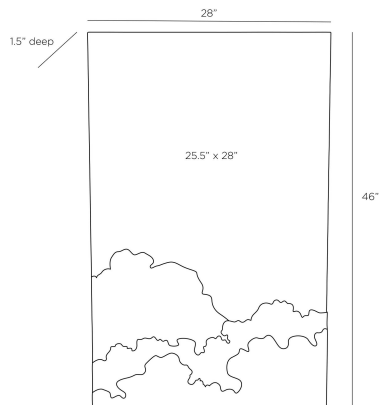

ARTERIO RS

STORM CLOUDS MIRROR

Barry Dixon

GDWMI01
Bronze, Iron

A new mirror we just haven't seen before. The mixed metal finishes on the cloud silhouette base hold the antiqued mirror together. The low horizon line of the bronze and antique brass base leaves unencumbered reflection for the upper area. Artwork as well as a useful piece, use in a powder room or over a hallway console to magnify space and light. The mirror is fitted with a cleat for hanging. Finishes will vary.

APPEARANCE

Materials	Iron, Iron, Mirror
Finishes	Bronze, Antique Brass, Antique
Finish Will Vary	Yes
Top Coat/Sealant	No

DIMENSIONS

Overall	W: 28 in x D: 1.5 in x H: 46 in
Actual Mirror	W: 28 in x H: 25.5 in

SHIPPING

Shipping Requirements	Truck Ship
Product Weight	45.0 lbs
Gross Weight 1	64.0 lbs
Shipping Box 1	W: 6 in x D: 51 in x H: 35 in

ADDITIONAL INFO

Features	T-Screw Hardware Included
Hanger Position	Vertical Only

CONTRACT

Contract Suitability	Contract Suitable As Is