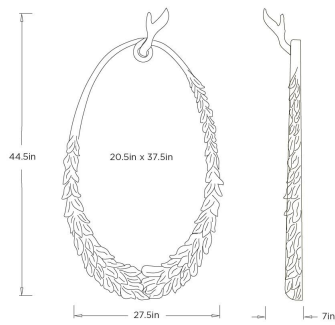

ARTERIO RS

SHERWOOD MIRROR, RIGHT

Barry Dixon

GDWMI02 SHERWOOD MIRROR, RIGHT

ARTERIO RS

GDWMI02

Bronze, Cast Aluminum

The Sherwood Mirror stands out with an intricately sculpted, right-facing frame that brings depth and artistry to its silhouette. The elongated oval shape is accented by layered detailing, creating a sense of movement and craftsmanship throughout the design. Striking yet versatile, it serves as a distinctive focal point while adding visual interest to any wall.

APPEARANCE

Materials	Cast Aluminum, Mirror
Finishes	Bronze, Plain
Finish Will Vary	Yes
Top Coat/Sealant	No

DIMENSIONS

Overall	W: 27.5 in x D: 7 in x H: 49.5 in
Actual Mirror	W: 20.5 in x H: 37.5 in

SHIPPING

Shipping Requirements	Truck Ship
Product Weight	48.5 lbs
Gross Weight 1	82.6 lbs
Shipping Box 1	W: 34.25 in x D: 52.5 in x H: 9.5 in

ADDITIONAL INFO

Hanger Position	Vertical Only
-----------------	---------------