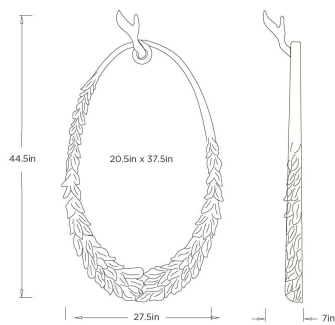

ARTERIO RS

SHERWOOD MIRROR, LEFT

Barry Dixon

GDWMI05 SHERWOOD MIRROR, LEFT

ARTERIO RS

GDWMI05

Bronze, Cast Aluminum

The Sherwood Mirror stands out with an intricately sculpted, left-facing frame that brings depth and artistry to its silhouette. The elongated oval shape is accented by layered detailing, creating a sense of movement and craftsmanship throughout the design. Striking yet versatile, it serves as a distinctive focal point while adding visual interest to any wall.

APPEARANCE

Materials	Cast Aluminum, Mirror
Finishes	Bronze, Plain
Finish Will Vary	Yes
Top Coat/Sealant	No

DIMENSIONS

Overall	W: 27.5 in x D: 7 in x H: 49.5 in
Actual Mirror	W: 20.5 in x H: 37.5 in

SHIPPING

Shipping Requirements	Truck Ship
Product Weight	48.5 lbs
Gross Weight 1	82.6 lbs
Shipping Box 1	W: 34.25 in x D: 52.5 in x H: 9.5 in

ADDITIONAL INFO

Hanger Position	Vertical Only
-----------------	---------------