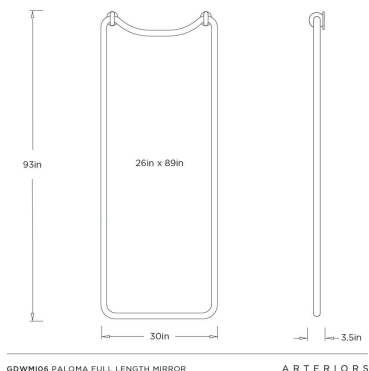

ARTERIOS

PALOMA FULL LENGTH MIRROR

Barry Dixon

GDWMI06
Bronze, Iron

A softly rounded frame outlines the Paloma Full Length Mirror, while exposed cast brass hardware adds a touch of visual interest and structure. Ideal for the end of a large hallway, living space, or dressing room, it offers everyday function with understated character.

APPEARANCE

Materials	Iron, Cast Brass, Mirror
Finishes	Bronze, Antique Brass, Plain
Finish Will Vary	Yes
Top Coat/Sealant	No

DIMENSIONS

Overall	W: 30 in x D: 3.5 in x H: 93 in
Actual Mirror	W: 26 in x H: 89 in

SHIPPING

Shipping Requirements	Truck Ship
Product Weight	92 lbs
Gross Weight 1	105 lbs
Shipping Box 1	W: 4 in x D: 30 in x H: 92 in

ADDITIONAL INFO

Hanger Position	Vertical Only
-----------------	---------------