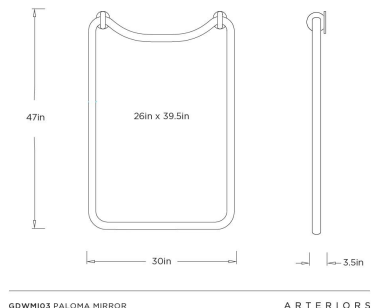

ARTERIOS

PALOMA MIRROR

Barry Dixon

GDWMI03
Bronze, Iron

A softly rounded frame outlines the Paloma Mirror, while exposed cast brass hardware adds a touch of visual interest and structure. Ideal for an entryway, bath, or dressing room, it offers everyday function with understated character.

APPEARANCE

Materials	Iron, Cast Brass, Mirror
Finishes	Bronze, Antique Brass, Plain
Finish Will Vary	Yes
Top Coat/Sealant	No

DIMENSIONS

Overall	W: 30 in x D: 3.5 in x H: 47 in
Actual Mirror	W: 26 in x H: 35.5 in
Hanger Size	W: 24 in

SHIPPING

Shipping Requirements	Truck Ship
Product Weight	46 lbs
Gross Weight 1	60.5 lbs
Shipping Box 1	W: 35 in x D: 9 in x H: 53 in

ADDITIONAL INFO

Hanger Position	Vertical Only
Hanger Size	W: 24 in

CONTRACT