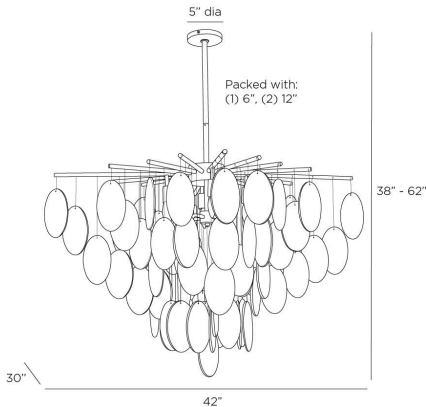

ARTERIOS

TIFFANY CHANDELIER

Jay Jeffers

GJDLC01
Antique Brass, Steel

This eight-light chandelier is slightly whimsical. Smoke luster glass discs bring a modern feel to this stunning wind chime design. An antique brass iron frame anchors the piece while adding a hint of industrialism. Finish will vary. Shown with a clear tubular bulb.

APPEARANCE

Materials	Steel, Glass, Steel
Finishes	Antique Brass, Smoke Luster, Antique Brass
Finish Will Vary	Yes
Top Coat/Sealant	Yes

DIMENSIONS

Overall	W: 42 in x D: 30 in x H: 38 in
Canopy	Dia: 5.0 in x H: 1 in
Chandelier	W: 42 in x D: 31 in x H: 31 in
Overall Hanging Height as Sold (in)	62 in - 38 in

WIRING

Wire Rating	Damp
Cord	10 FT, Clear/Silver, SVT
Socket	8, Type B - E12
Suggested Bulb Type	CA8
Maximum Wattage	60.0
Voltage	110-120 V

CERTIFICATIONS & COMPLIANCY

Certifications	Middle East, European Union, United Kingdom, Australia, Mexico, United States, Canada
Compliance	RoHS, UL/ETL, CB

SHIPPING

Shipping Requirements	Truck Ship
Product Weight	74.0 lbs
Gross Weight 1	105.0 lbs
Shipping Box 1	W: 37.0 in x D: 49.0 in x H: 20.0 in

ADDITIONAL INFO

Features	Assembly Required
----------	-------------------