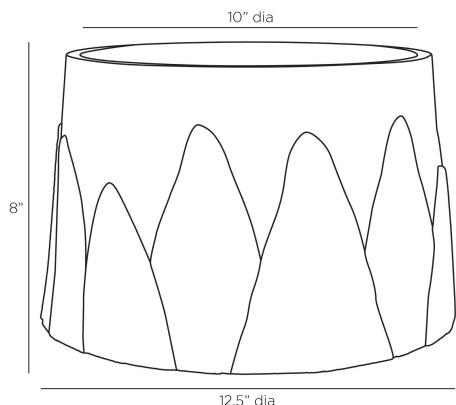

ARTERIOS

FEATHER TALL CENTERPIECE

Laura Kirar

GKATC01
Ivory, Riverstone

This tall ivory riverstone composite Feather Tall centerpiece is meant to be used as a foundation for the natural landscape of the table, hold a dry folral arrangement or dry leaves that drape. Finish will vary.

APPEARANCE

| | |
|------------------|------------|
| Materials | Riverstone |
| Finishes | Ivory |
| Finish Will Vary | Yes |
| Top Coat/Sealant | Yes |

DIMENSIONS

| | |
|------------|------------------------|
| Overall | Dia: 12.5 in x H: 8 in |
| Foot Print | Dia: 12.5 in |
| Opening | Dia: 10.0 in |

SHIPPING

| | |
|----------------|--------------------------------------|
| Product Weight | 32.3 lbs |
| Gross Weight 1 | 42.0 lbs |
| Shipping Box 1 | W: 11.5 in x D: 16.5 in x H: 16.5 in |

CONTRACT

| | |
|----------------------|-------------------------|
| Contract Suitability | Contract Suitable As Is |
|----------------------|-------------------------|