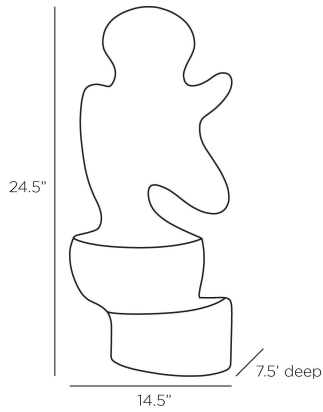

ARTERIO RS

MELLO SCULPTURE

Laura Kirar

GKATC03
Matte White Plaster, Resin

The Mello sculpture is a resin abstract reference to organic form. Contemplative and sinuous and rendered in white plaster, it may be human, animal or just a gesture or feeling. Finish will vary.

APPEARANCE

Materials	Resin
Finishes	Matte White Plaster
Finish Will Vary	Yes
Top Coat/Sealant	Yes

DIMENSIONS

Overall	W: 14.5 in x D: 7.5 in x H: 24.5 in
Foot Print	W: 9.5 in x D: 7.5 in

SHIPPING

Product Weight	20.1 lbs
Gross Weight 1	30.0 lbs
Shipping Box 1	W: 28.5 in x D: 10.3 in x H: 17.3 in