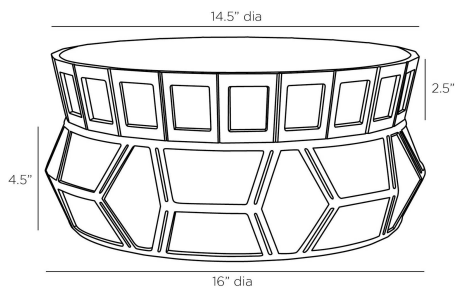

ARTERIOS

MILLENIA STACKED LARGE

Laura Kirar

GKAY101

Antique Brass, Cast Aluminum

The Millenia Large Stacked centerpieces have a visual language that combines art deco and orientalism and are rendered in cast aluminum. These timeless individual pieces are finished in antique brass and are designed to be used and displayed separately or stacked as bowls or trays. The Millenia Stacked centerpieces I & II - are two individual sets for a total of 4 pieces. Finish will vary.

APPEARANCE

Materials	Cast Aluminum
Finishes	Antique Brass
Finish Will Vary	Yes
Top Coat/Sealant	Yes

DIMENSIONS

Overall Large	Dia: 14.5 in x H: 2.5 in
Overall Small	Dia: 16.0 in x H: 4.5 in
Opening Large	Dia: 13.5 in
Opening Small	Dia: 12.5 in
Foot Print Large	Dia: 12.0 in
Foot Print Small	Dia: 11.0 in

SHIPPING

Product Weight	13.5 lbs
Gross Weight 1	23.0 lbs
Shipping Box 1	W: 18.0 in x D: 18.0 in x H: 10.0 in

ADDITIONAL INFO

Features	Sustainable
----------	-------------

CONTRACT

Contract Suitability	Contract Suitable As Is
----------------------	-------------------------