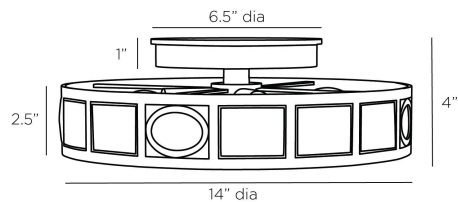

ARTERIO RS

EMPIRE FLUSH MOUNT

Laura Kirar

GKDFC02

Antique Brass, Iron

As part of the Empire series of objects: this antique brass flush mount created of iron and glass uses the ideas of origami and geometry as a kind of mystical decorative language conjuring up both treasures of the past and the future. These are the jewelry of the collection; a precise and polished counterbalance to the more hand-hewn objects. Finish will vary.

APPEARANCE

Materials	Iron, Glass
Finishes	Antique Brass, Opal
Finish Will Vary	Yes
Top Coat/Sealant	Yes

DIMENSIONS

Overall	Dia: 14.0 in x H: 4 in
Body	Dia: 14.0 in x H: 2.5 in
Canopy	Dia: 6.5 in x H: 1 in

SHIPPING

Product Weight	8.1 lbs
Gross Weight 1	28.0 lbs
Shipping Box 1	W: 17.1 in x D: 17.1 in x H: 6.9 in

CONTRACT

Contract Suitability	Contract Suitable As Is
----------------------	-------------------------