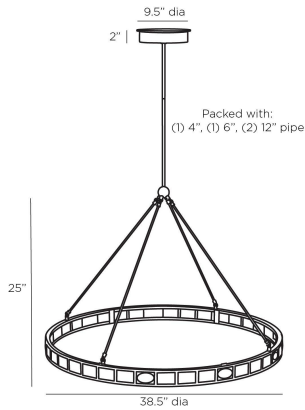

ARTERIO RS

EMPIRE CHANDELIER

Laura Kirar

GKDLC01
Antique Brass, Iron

As part of the Empire series of objects: this antique brass chandelier created of iron and glass uses the ideas of origami and geometry as a kind of mystical decorative language conjuring up both treasures of the past and the future. These are the jewelry of the collection, a precise and polished counterbalance to the more hand-hewn objects.

APPEARANCE

Materials	Iron, Glass
Finishes	Antique Brass, Clear
Finish Will Vary	No
Top Coat/Sealant	Yes

DIMENSIONS

Overall	Dia: 38.5 in x H: 31 in
Canopy	Dia: 9.5 in x H: 2 in
Chandelier	Dia: 38.5 in x H: 25 in
Overall Hanging Height as Sold (in)	31 in - 61 in

WIRING

Wire Rating	Damp
Socket	1, Integrated LED
Maximum Wattage	60.0
Voltage	110-120 V
LED Color Temperature	2700K
LED Compatible Dimmer	0-10 V Dimmer
LED CRI	90+
LED Lifespan (Hours)	20,000
LED Lumens	6,600LM
Spare Driver Included	No

CERTIFICATIONS & COMPLIANCY

Certifications	Mexico, United States, Canada
Compliance	RoHS, UL/ETL

SHIPPING

Shipping Requirements	Truck Ship
Product Weight	26.3 lbs
Gross Weight 1	36.0 lbs
Shipping Box 1	W: 41.1 in x D: 41.1 in x H: 7 in

CONTRACT

Contract Suitability	Contract Suitable As Is

SLOPE CEILING COMPATIBILITY

Sloped Ceiling Compatible	No, is not compatible

COMPONENTS

Pipe or Chain Included	(1) 4", (1) 6", (2) 12" Pipes

ADDITIONAL PARTS AVAILABLE

PIPE-513	(1) 4", (1) 6", (1) 12"

REPLACEMENT PARTS

DS96W24