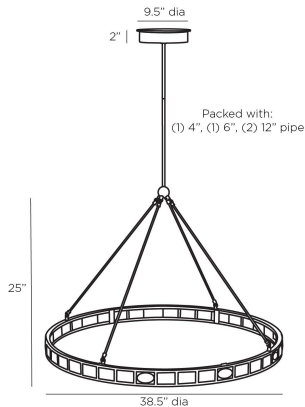

ARTERIO RS

EMPIRE CHANDELIER

Laura Kirar

GKDLC01
Antique Brass, Iron

As part of the Empire series of objects: this antique brass chandelier created of iron and glass uses the ideas of origami and geometry as a kind of mystical decorative language conjuring up both treasures of the past and the future. These are the jewelry of the collection, a precise and polished counterbalance to the more hand-hewn objects.

APPEARANCE

Materials	Iron, Glass
Finishes	Antique Brass, Clear
Finish Will Vary	No
Top Coat/Sealant	Yes

DIMENSIONS

Overall	Dia: 38.5 in x H: 31 in
Canopy	Dia: 9.5 in x H: 2 in
Chandelier	Dia: 38.5 in x H: 25 in
Overall Hanging Height as Sold (in)	61 in - 31 in

WIRING

Wire Rating	Damp
Socket	1, Integrated LED
Maximum Wattage	60.0
Voltage	110-120 V
LED Color Temperature	2700K
LED Compatible Dimmer	0-10 V Dimmer
LED CRI	90+
LED Lifespan (Hours)	20,000
LED Lumens	6,600LM
Spare Driver Included	No

CERTIFICATIONS & COMPLIANCY

Certifications	Mexico, United States, Canada
Compliance	RoHS, UL/ETL

SHIPPING

Shipping Requirements	Truck Ship
Product Weight	26.3 lbs
Gross Weight 1	36.0 lbs
Shipping Box 1	W: 41.1 in x D: 41.1 in x H: 7 in

CONTRACT

Contract Suitability	Contract Suitable As Is

SLOPE CEILING COMPATIBILITY

Sloped Ceiling Compatible	No, is not compatible

COMPONENTS

Pipe or Chain Included	(1) 4", (1) 6", (2) 12" Pipes

ADDITIONAL PARTS AVAILABLE

PIPE-513	(1) 4", (1) 6", (1) 12"

REPLACEMENT PARTS

DS96W24