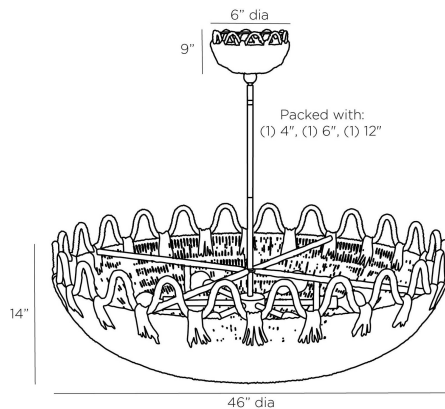

ARTERIO RS

MAR CHANDELIER

Laura Kirar

GKDLS01

Natural, Rope

Laura Kirar's playfully theatrical natural lamp made of rope is woven into palm forms – as seen with Mar floor lamp and Mar chandelier - call to mind the classic era of the 1930's in the coastal south of France. Held together by an iron rod finished in antique brass. Kirar pays homage to the details of casually curated Mediterranean interiors with their influences of aged formal furniture, the micro-climate combinations of tropical plants and pines, the passion for all things exotic from carved Spanish vargueño to primitive and sculptural African chairs. Finish will

APPEARANCE

Materials	Rope, Iron
Finishes	Natural, Antique Brass
Finish Will Vary	Yes
Top Coat/Sealant	Yes

DIMENSIONS

Overall	Dia: 46.0 in x H: 25 in
Canopy	Dia: 6.0 in x H: 9 in
Chandelier	Dia: 46.0 in x H: 14 in
Overall Hanging Height as Sold (in)	49 in - 25 in

SHIPPING

Shipping Requirements	Truck Ship
Product Weight	23.5 lbs
Gross Weight 1	33.0 lbs
Shipping Box 1	W: 48.5 in x D: 48.5 in x H: 13.8 in

ADDITIONAL INFO

Features	Sustainable
----------	-------------