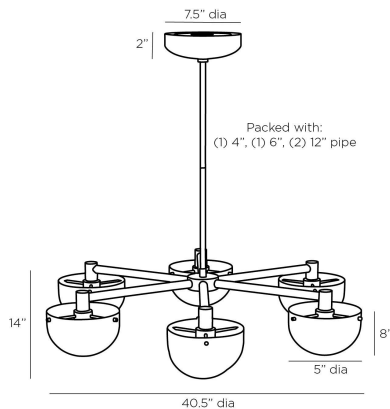

ARTERIO RS

BOÎTE CHANDELIER

Laura Kirar

GKDMC01
Antique Brass, Iron

The Boîte chandelier and Boîte sconce have a historical familiarity - referencing 19th-century milk glass fixtures - and yet the proportions are new: pared down to a modern "Machine Age" antique brass iron structure and obviously elongated matte swirl glass diffusers. Finish will vary.

APPEARANCE

Materials	Iron, Glass
Finishes	Antique Brass, Matte Swirl
Finish Will Vary	Yes
Top Coat/Sealant	Yes

DIMENSIONS

Overall	H: 20 in
Canopy	Dia: 7.5 in x H: 2 in
Chandelier	Dia: 40.5 in x H: 14 in
Overall Hanging Height as Sold (in)	20 in - 50 in

WIRING

Wire Rating	Damp
Socket	6, Integrated LED
Maximum Wattage	39.0
Voltage	110-120 V
LED Color Temperature	2700K
LED Compatible Dimmer	TRIAC Dimmer
LED CRI	90+
LED Lifespan (Hours)	30,000
LED Lumens	2,835LM
Spare Driver Included	No

CERTIFICATIONS & COMPLIANCY

Certifications	Mexico, United States, Canada
Compliance	RoHS, UL/ETL

SHIPPING

Shipping Requirements	Truck Ship
Product Weight	22.5 lbs
Gross Weight 1	32.0 lbs
Shipping Box 1	W: 39.0 in x D: 39.0 in x H: 24.0 in

CONTRACT

Contract Suitability	Contract Suitable As Is

SLOPE CEILING COMPATIBILITY

Sloped Ceiling Compatible	No, is not compatible

ADDITIONAL PARTS AVAILABLE

PIPE-226	(1) 4", (1) 6", (1) 12"

REPLACEMENT PARTS

GKDMC01GLS
49732SCREW