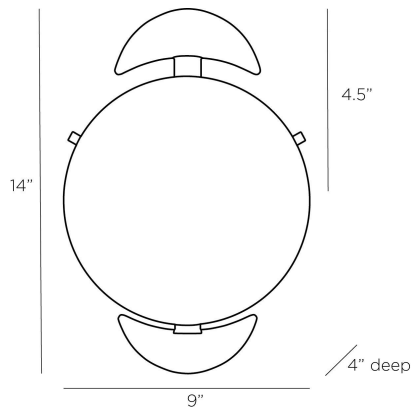

ARTERIO RS

BOÎTE WALL SCONCE

Laura Kirar

GKDWC01
Antique Brass, Iron

The Boîte chandelier and Boîte sconce have a historical familiarity - referencing 19th-century milk glass fixtures - and yet the proportions are new: pared down to a modern "Machine Age" antique brass iron structure and obviously elongated matte swirl glass diffusers. Finish will vary.

APPEARANCE

Materials	Iron, Glass
Finishes	Antique Brass, Matte Swirl
Finish Will Vary	Yes
Top Coat/Sealant	Yes

DIMENSIONS

Overall	W: 9 in x D: 4 in x H: 14 in
Backplate	D: 1.5 in x Dia: 6.0 in
Center of Mount from Bottom	H: 4.5 in
Mount	Dia: 6.0 in

WIRING

Wire Rating	Damp
Socket	1, Integrated LED
Maximum Wattage	12.0
Voltage	110-120 V
LED Color Temperature	2700K
LED Compatible Dimmer	TRIAC Dimmer
LED CRI	90+
LED Lifespan (Hours)	30,000
LED Lumens	1,060LM
Spare Driver Included	No

CERTIFICATIONS & COMPLIANCY

Certifications	Mexico, United States, Canada
Compliance	RoHS, UL/ETL

SHIPPING

Product Weight	4.8 lbs
Gross Weight 1	15.0 lbs
Shipping Box 1	W: 4.0 in x D: 9.0 in x H: 14.0 in

CONTRACT

Contract Suitability	Contract Suitable As Is

REPLACEMENT PARTS

GKDWC01GLS