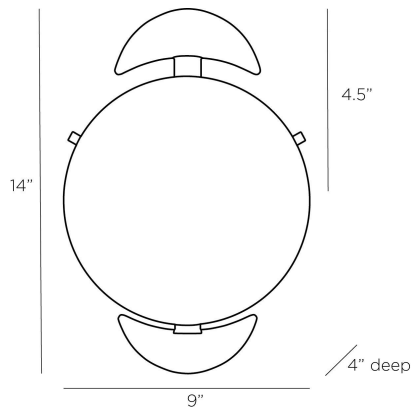

ARTERIO RS

BOÎTE WALL SCONCE

Laura Kirar

GKDWC01
Antique Brass, Iron

The Boîte chandelier and Boîte sconce have a historical familiarity - referencing 19th-century milk glass fixtures - and yet the proportions are new: pared down to a modern "Machine Age" antique brass iron structure and obviously elongated matte swirl glass diffusers. Finish will vary.

APPEARANCE

Materials	Iron, Glass
Finishes	Antique Brass, Matte Swirl
Finish Will Vary	Yes
Top Coat/Sealant	Yes

DIMENSIONS

Overall	W: 9 in x D: 4 in x H: 14 in
Backplate	D: 1.5 in x Dia: 6.0 in
Center of Mount from Bottom	H: 4.5 in
Mount	Dia: 6.0 in