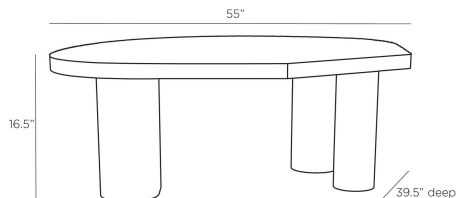

ARTERIOS

TRIBAL COFFEE TABLE

Laura Kirar

GKFCI03

Ebony, Mango Wood

The Tribal coffee table has three distinct carved textures on a heavy mango wood slab whose weight is born on three large drum-like legs. The Tribal is both modern and primitive – an ebony sculpture that grounds the center of any interior. Finish will vary.

APPEARANCE

Materials	Mango Wood
Finishes	Ebony
Finish Will Vary	Yes
Top Coat/Sealant	Yes

DIMENSIONS

Overall	W: 55 in x D: 39.5 in x H: 16.5 in
---------	------------------------------------

SHIPPING

Shipping Requirements	Truck Ship
Product Weight	98.5 lbs
Gross Weight 1	108.0 lbs
Shipping Box 1	W: 42.0 in x D: 57.0 in x H: 18.0 in