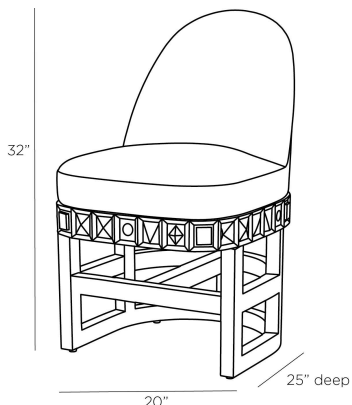

VARGUEÑO CHAIR

Laura Kirar

GKFRI01  
White, Linen

The Vargueño chair is a beautifully carved dining or accent chair made from mango wood with linen upholstery. Available in the rich umber finish, the Vargueño design compliments the Vargueño table or may easily make a statement alone adding elegance to any space. Finish will vary.

APPEARANCE

Materials	Linen, Wood
Finishes	White, UMBER
Finish Will Vary	Yes
Top Coat/Sealant	Yes

DIMENSIONS

Overall	W: 20 in x D: 25 in x H: 32 in
Seat	W: 20 in x D: 18 in x H: 17.5 in

SHIPPING

Shipping Requirements	Truck Ship
Product Weight	24.3 lbs
Gross Weight 1	34.0 lbs
Shipping Box 1	W: 22.0 in x D: 26.0 in x H: 33.0 in